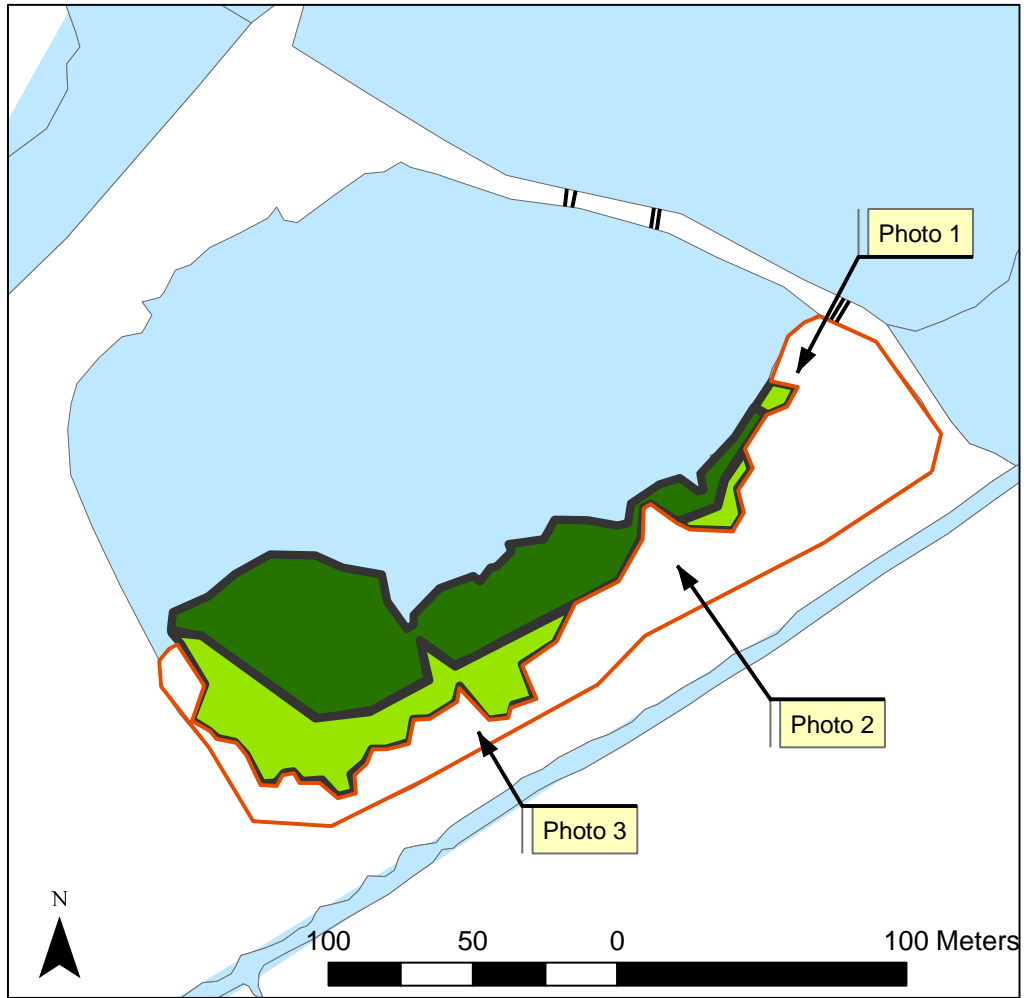

Mangroves - Waikalua Loko Fishpond Jan 17, 2013

Area (square meters)

-  Fishpond Cleared of Mangroves as of Jan 2013 (7,900)
-  Young Mangroves as of Jan 2013 (3,100)
-  Adult Mangroves Jan 2013 (5,500)

collected by: JDB
date: Jan 17, 2013
map by: JDB

Photo 1

Photo 2

Photo 3